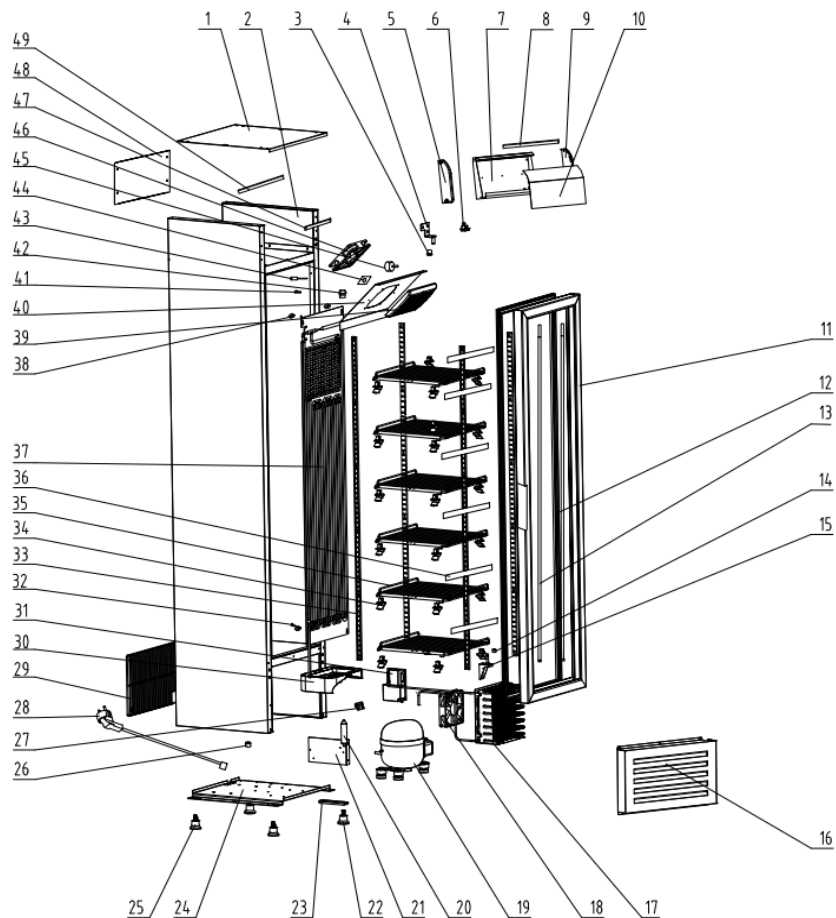

VBC125C exploded and parts list

Item	Parts name in English	REF L2G	QUANTITE
1	top cover		1
2	forming cabinet		1
3	upper door bushing		2
4	upper door axis		1
5	canopy left cover		1
6	switch	VBC125C-1	1
7	canopy(with switch)	VBC125C-3	1
8	canopy LED strip	VBC125C-4	1
9	canopy right cover		1
10	canopy panel	VBC125C-6	1
11	glass door	VBC125C-13	1
12	door seal	VBC125C-11	1
13	door LED light	VBC125C-12	2
14	down door bushing		1
15	down door axis		1
16	ventilation grill		1
17	condenser		1
18	condenser fan	VBC125C-20	1
19	compressor	VBC125C-31	1
20	filter	VBC125C-29	1
21	power cord fixing board		1
22	front feet		1
23	feet reinforcement		1
24	compressor panel		1
25	feet		3
26	φ22 wire ring		3
27	power cord fixing clip		1
28	power cord		1
29	back cover		1
30	water drip box		1
31	main control board	VBC125C-31	1
32	evaporator silicone cap		1
33	shelf rail		4
34	shelf fixer		24
35	shelf		6
36	price tag		6
37	evaporating panel		1
38	evaporating panel mat		8
39	fan cover		1
40	evaporator board		1
41	wiring knob		1
42	potential device fixing board		1
43	sensor	VBC125C-44	1
44	thermostat tag		1
45	potential device	VBC125C-45	1
46	evaporator fan	VBC125C-41	1
47	inner liner top light	VBC125C-47	1
48	back cover		1
49	canopy board		1